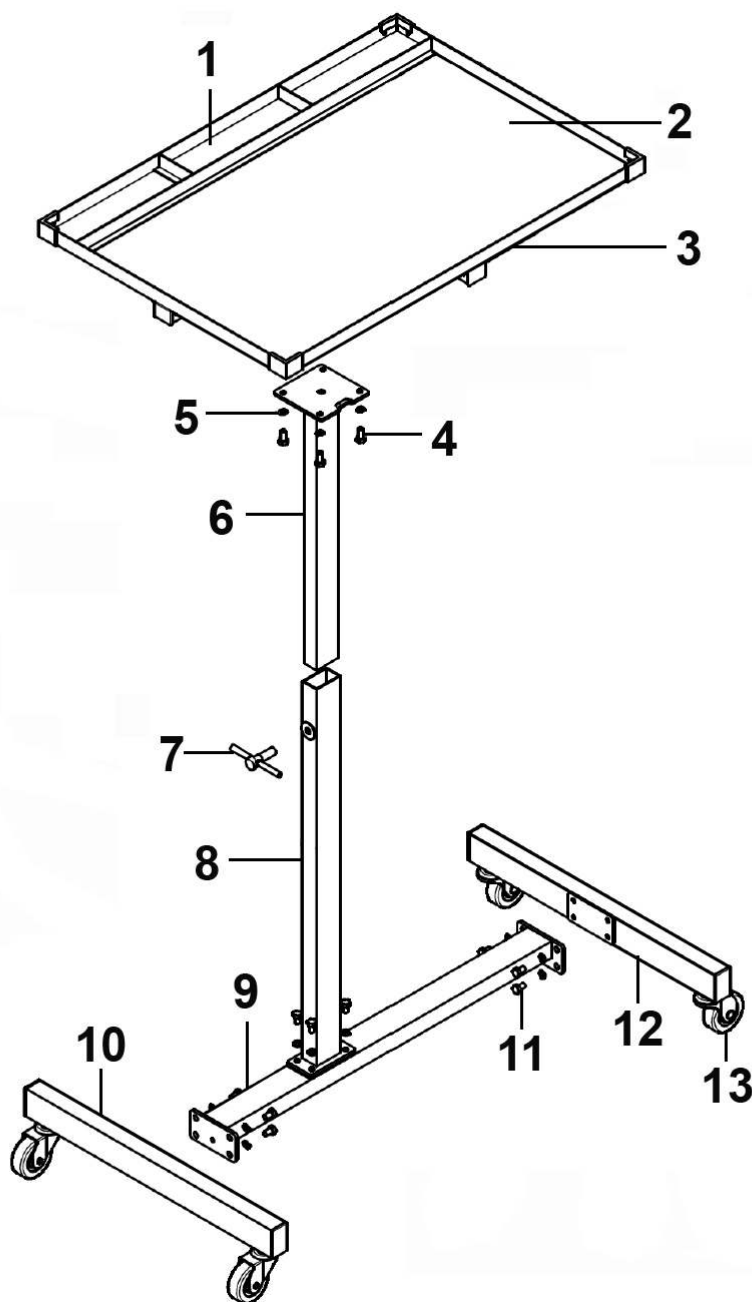

Parts Information:
Mobile Work Station - Adjustable Height
Model No: wolf-a122

Item	Part No.	Description
1	AP200.V2-01	Rubber Mat (Small)
2	AP200.V2-02	Rubber Mat (Large)
3	AP200.V2-03	Table
4	SS816.S	Hex Head Set Screw M8 X 16 Zinc
5	SWM8.S	Spring Washer M8 Zinc
6	AP200.V2-06	Table Mounting Frame
7	AP200.V2-07	Table Adjusting Screw

Item	Part No.	Description
8	AP200.V2-08	Upright Base Ass'y
9	AP200.V2-09	Upright Base
10	AP200.V2-10	Wheel Frame (Left)
11	SS812.S	Hex Head Set Screw M8 X 12 Zinc
12	AP200.V2-12	Wheel Frame (Right)
13	AP200.V2-13	Wheel, Swivel Castor, Single Bolt (D:60 W:20 B:8 H:100)